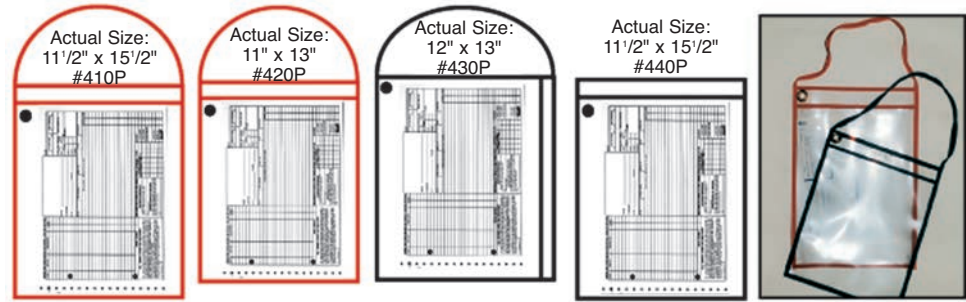

www.cee-jay.com

- Premium Quality!
- No Sharp Plastic Edges
- Ask About RED Stitching to Identify "Customer Waiting."
- Constructed to Last with Heavy Duty Soft Plastic
- Stitched for Long Life, Not Glued or Melted
- Available in 4 Styles and Sizes.