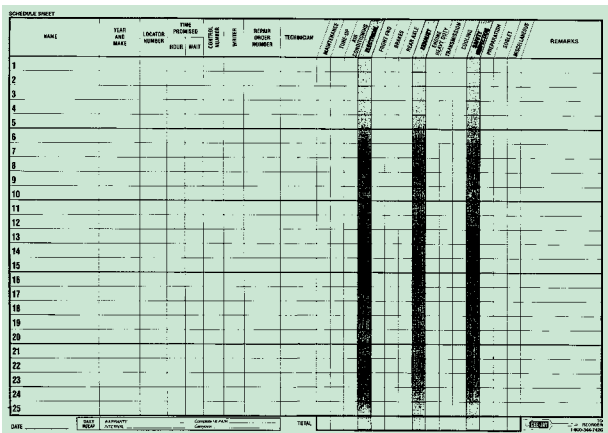

Call for Free Sample Forms

Shop Scheduling Sheets

1. **Features:**
2. Available in two sizes 20"H x 28"W or 12"H x 17"W
   - Printed on heavy green tinted paper for eye relief
   - **Shaded vertical columns for easy tracking**
   - Provide for daily order recap

50S	Shop Scheduling Sheets (12"H x 17"W)	Quantity 50	$15.00
249	Shop Scheduling Sheets (20"H x 28"W)	Quantity 50	$18.00
250	Shop Scheduling Sheets (20"H x 28"W)	Quantity 250	$75.00
500	Shop Scheduling Sheets (20"H x 28"W)	Quantity 500	$140.00
750	Shop Scheduling Sheets (20"H x 28"W)	Quantity 750	$195.00
1000	Shop Scheduling Sheets (20"H x 28"W)	Quantity 1000	$250.00

These proven design scheduling sheets accommodate up to 100 separate vehicles. Sheet dimensions 20"H x 28"W (Padded in 50's)

Daily Time and Job Tickets

4 1/4" x 11 Crack and Peel!

Record your employee's time and jobs with this daily time and job form.

The daily time and job ticket has crack and peel stick labels on part one. Ideal for Service Departments and Repair Shops, Part 1 is a label, Part 2 is a pink office copy and Part 3 is a 80lb. white tag copy for employees.

Call for free product samples.

430T	Daily time & job ticket	100/pack	1 pack	$17.00
431T	Daily time & job ticket	100/pack	2-9 packs	$15.00
432T	Daily time & job ticket	100/pack	10+ packs	$12.00

www.cee-jay.com