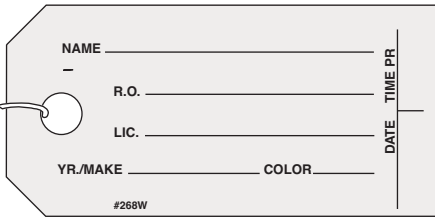

Customer Key Tags #268W

2³/₄" x 1³/₈" with reinforced eyelet, with wire installed. A very popular key tag. Printed on both sides. 1000/box. Buff colored stock.

$60⁰⁰