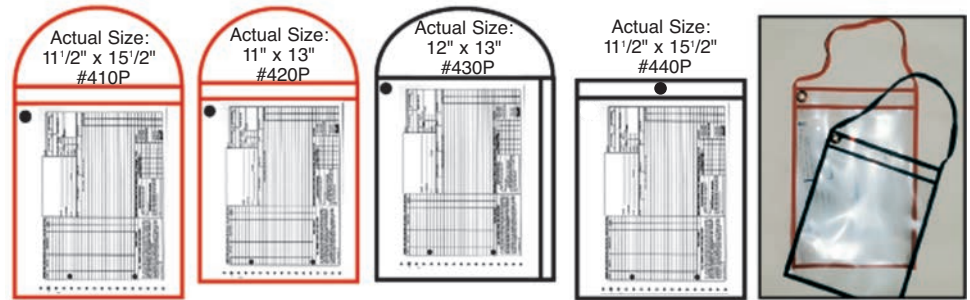

Work Ticket Holders

• Premium Quality!

• No Sharp Plastic Edges

• Ask About RED Stitching to Identify

"Customer Waiting."

• Constructed to Last with Heavy Duty Soft Plastic

• Stitched for Long Life, Not Glued or Melted

• Available in 4 Styles and Sizes.

410P 11 1/2" x 15 1/2" Work Ticket Holder With Hard Backing (25/box) **$65.00**

420P 11" x 13" Work Ticket Holder (25/box) **$50.00**

430P 12" x 13" Work Ticket Holder (side pocket) (25/box) **$53.00**

440P 11 1/2" x 15 1/2" Work Ticket Holder (no strap) (25/box) **$55.00**