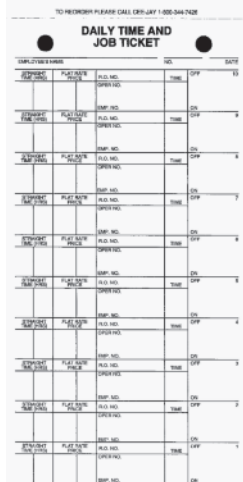

Call for Free Sample Forms

Shop Scheduling Sheets

1. **Features:**
2. Printed on heavy green tinted paper for eye relief
   - **Shaded vertical columns for easy tracking**
   - Provide for daily order recap

50S	Shop Scheduling Sheets (12"H x 17"W)	Quantity 50	$15.00
250S	Shop Scheduling Sheets (12"H x 17"W)	Quantity 250	$40.00
500S	Shop Scheduling Sheets (12"H x 17"W)	Quantity 500	$70.00
750S	Shop Scheduling Sheets (12"H x 17"W)	Quantity 750	$90.00
1000S	Shop Scheduling Sheets (12"H x 17"W)	Quantity 1000	$100.00

These proven design scheduling sheets accommodate up to 100 separate vehicles. Sheet dimensions 12"H x 17"W (Padded in 50's)

Daily Time and Job Tickets

4 1/4" x 11 Crack and Peel!

Record your employee's time and jobs with this daily time and job form.

The daily time and job ticket has crack and peel stick labels on part one. Ideal for Service Departments and Repair Shops, Part 1 is a label, Part 2 is a pink office copy and Part 3 is a 80lb. white tag copy for employees.

Call for free product samples.

430T	Daily time & job ticket	100/pack	1 pack	$17.00
431T	Daily time & job ticket	100/pack	2-9 packs	$15.00
432T	Daily time & job ticket	100/pack	10+ packs	$12.00

www.cee-jay.com

See Daily Key Tag Web Specials!

1,000 Pack - $24.00

Logo Keytags $28.00 / 1,000

Fast and secure locking vinyl Key tags

- Efficient pre-cut design - No "Punching out"
- No scrap!
- Available in Seven colors
- Shrinkwrapped

Volume Pricing	Quantity:	2+	4+	6+	10+
	Price:	$21.00	$18.50	$18.16	$17.40

019R	1,000	Key Rings	$16.00
086L	1,000	Extra Large Plain Key Tags White or Yellow	$24.00

Ask About Our Franchise Logo Specials (Partial List)

Reusable Key Tags