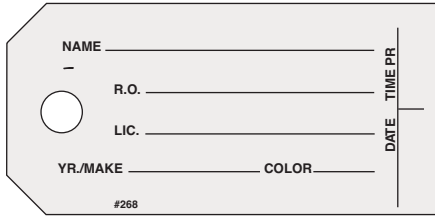

Customer Key Tags #268 2³/₄" x 1³/₈" with reinforced eyelet, printed on both sides. 1000/box. Use with key rings. Buff colored stock.

$46⁰⁰