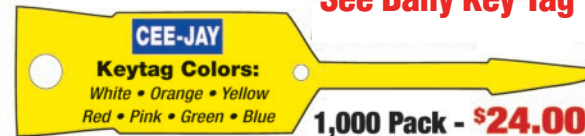

The daily time and job ticket has crack and peel stick labels on part one. Ideal for Service Departments and Repair Shops, Part 1 is a label, Part 2 is a pink office copy and Part 3 is a 80lb. white tag copy for employees.

Call for free product samples.

430T	Daily time & job ticket	100/pack	1 pack	\$17.00
431T	Daily time & job ticket	100/pack	2-9 packs	\$15.00
432T	Daily time & job ticket	100/pack	10+ packs	\$12.00

www.cee-jay.com

See Daily Key Tag Web Specials!

1,000 Pack - \$24.00

Logo Keytags \$28.00 / 1,000

Fast and secure locking vinyl Key tags

- Efficient pre-cut design - No "Punching out"
- No scrap!
- Available in Seven colors
- Shrinkwrapped