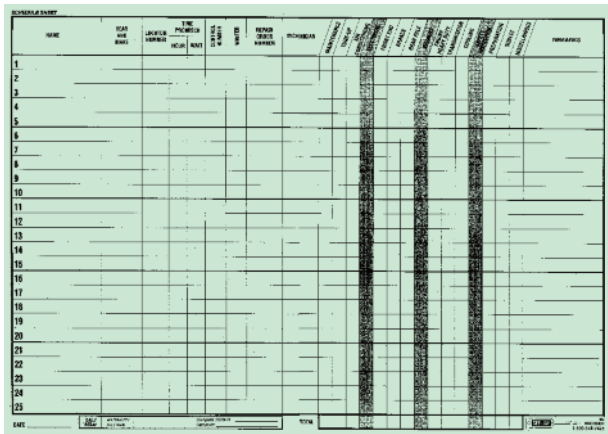

Call for Free Sample Forms

Shop Scheduling Sheets

1. **Features:**
2. Printed on heavy green tinted paper for eye relief
   - **Shaded vertical columns for easy tracking**
   - Provide for daily order recap

50S	Shop Scheduling Sheets (12"H x 17"W)	Quantity 50	$15.00
250S	Shop Scheduling Sheets (12"H x 17"W)	Quantity 250	$40.00
500S	Shop Scheduling Sheets (12"H x 17"W)	Quantity 500	$70.00
750S	Shop Scheduling Sheets (12"H x 17"W)	Quantity 750	$90.00
1000S	Shop Scheduling Sheets (12"H x 17"W)	Quantity 1000	$100.00

These proven design scheduling sheets accommodate up to 100 separate vehicles. Sheet dimensions 12"H x 17"W (Padded in 50's)

Daily Time and Job Tickets

4 1/4" x 11 Crack and Peel!

Record your employee's time and jobs with this daily time and job form.

The daily time and job ticket has crack and peel stick labels on part one. Ideal for Service Departments and Repair Shops, Part 1 is a label, Part 2 is a pink office copy and Part 3 is a 80lb. white tag copy for employees.

Call for free product samples.

430T	Daily time & job ticket	100/pack	1 pack	$17.00
431T	Daily time & job ticket	100/pack	2-9 packs	$15.00
432T	Daily time & job ticket	100/pack	10+ packs	$12.00